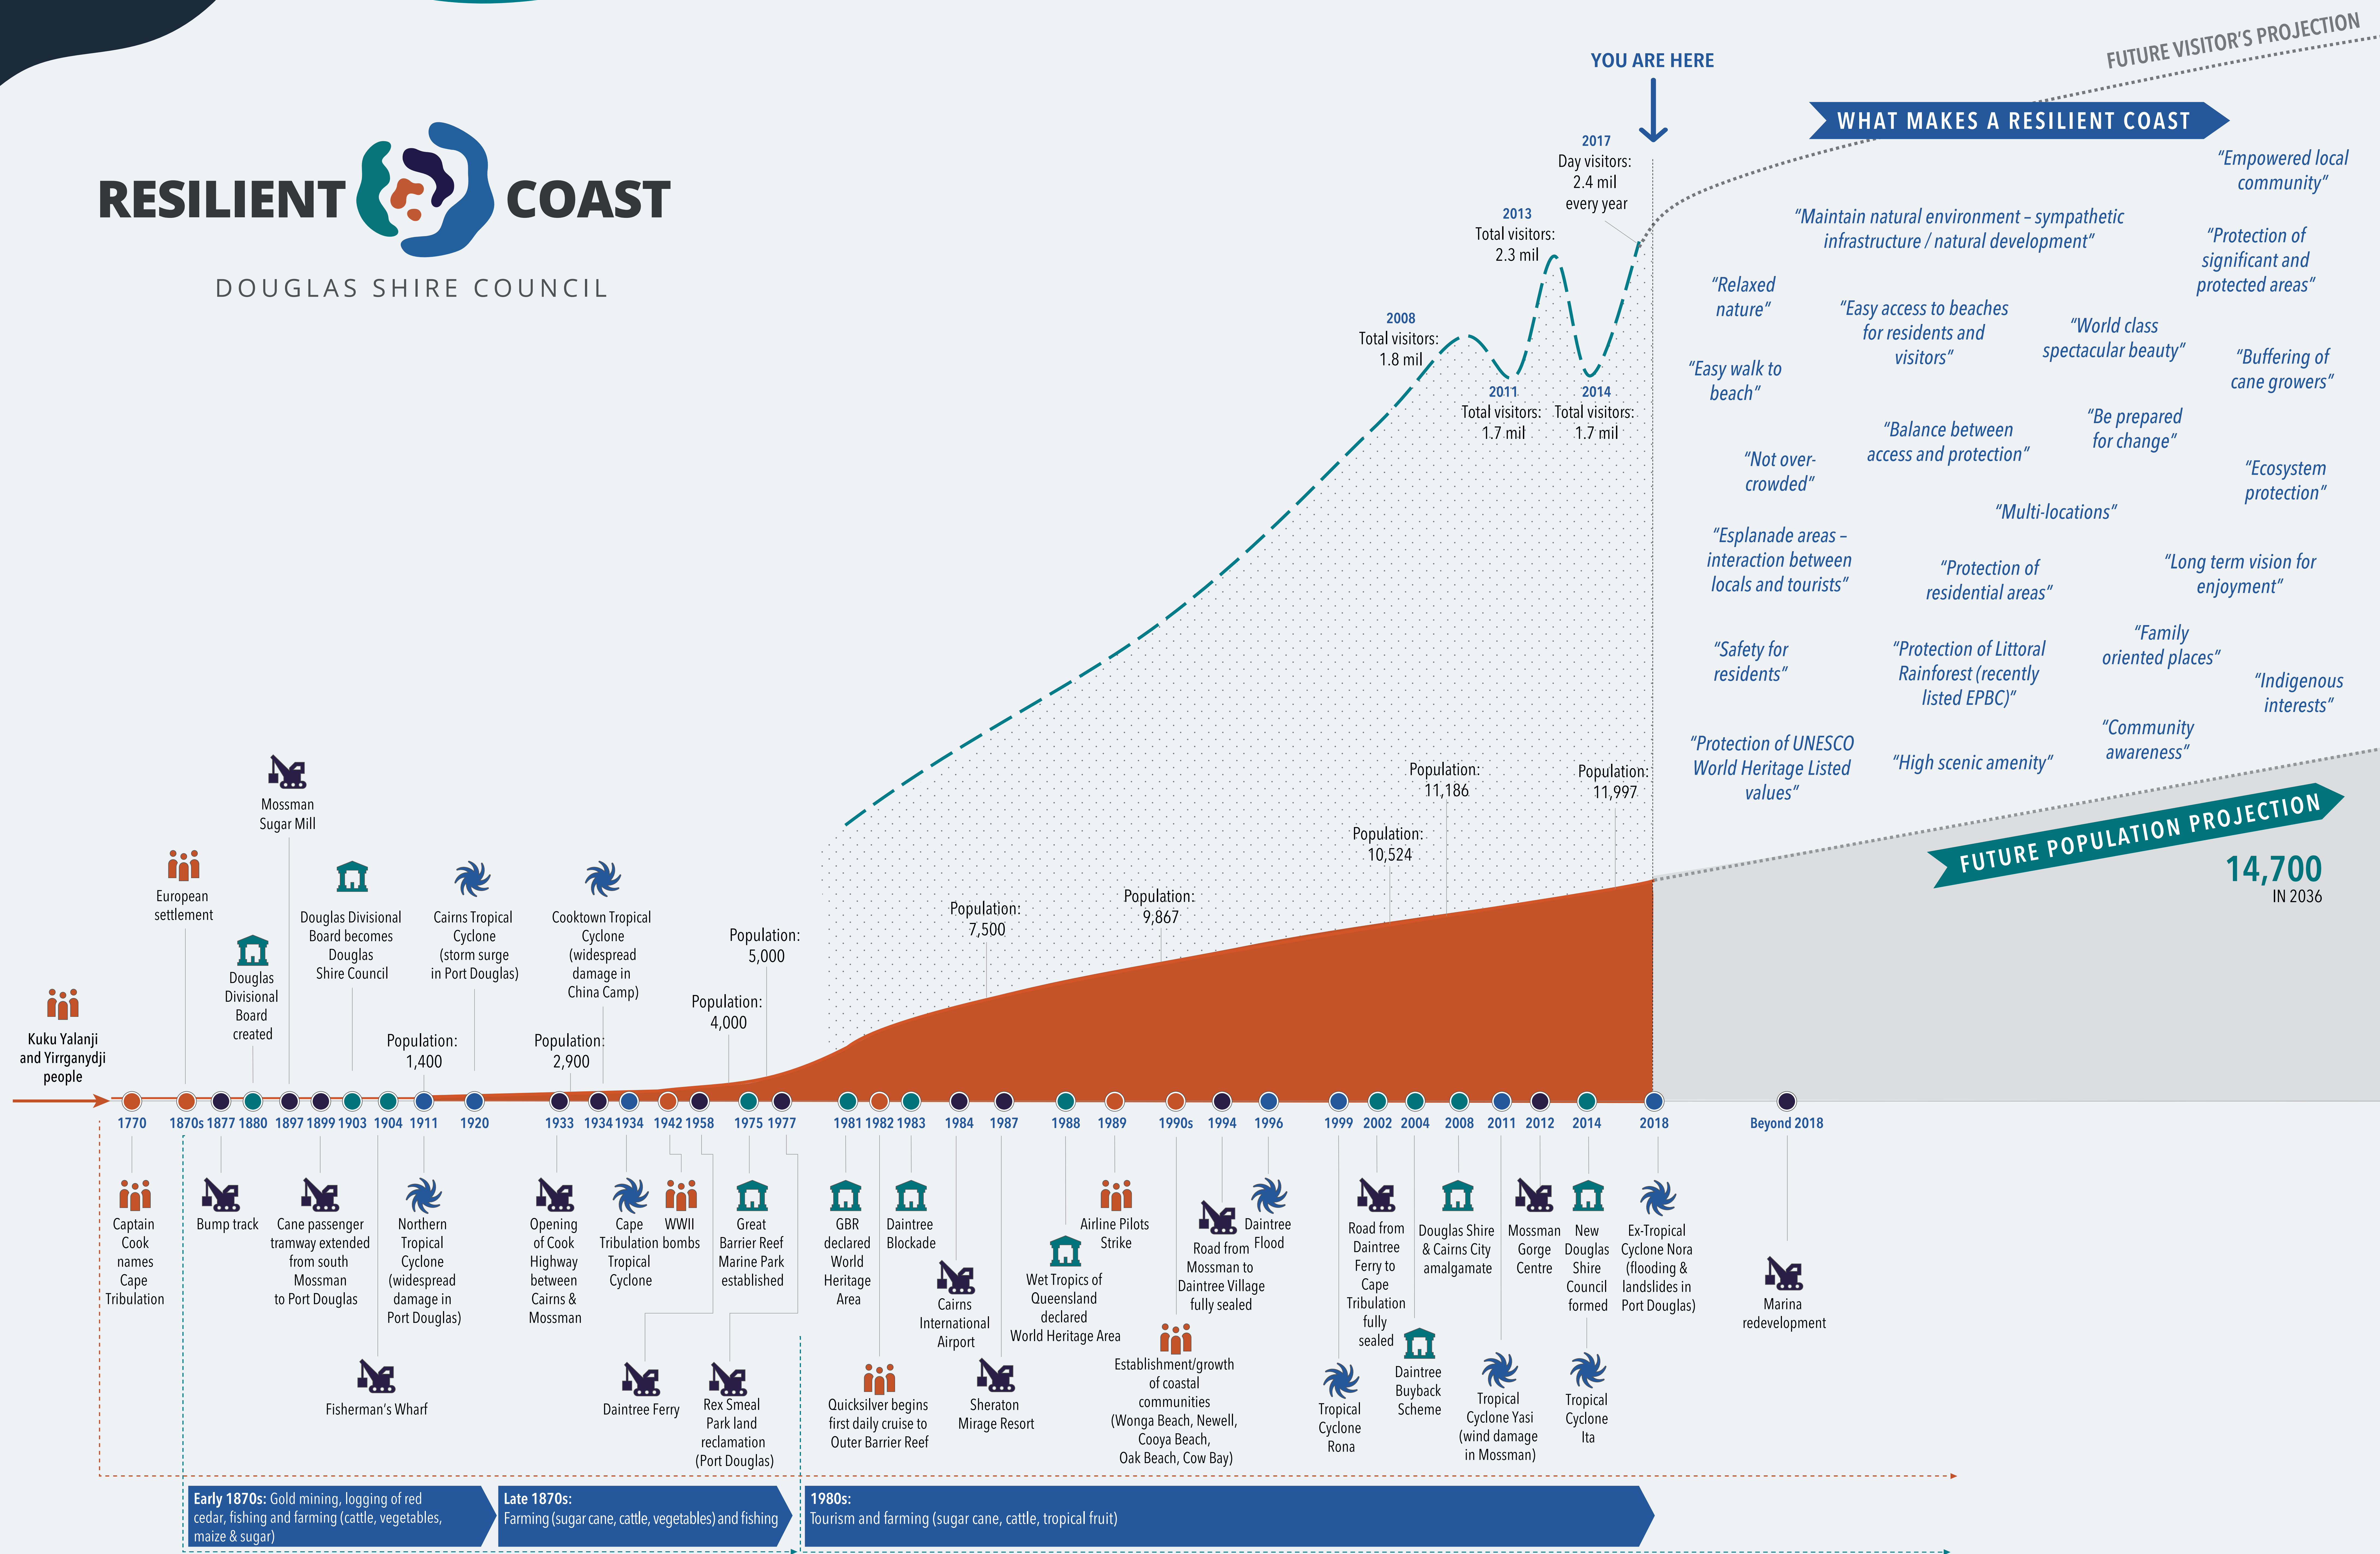

# RESILIENT COAST

DOUGLAS SHIRE COUNCIL

Population and visitors projection are based on rough estimations and are not to scale. Population and visitor census taken from: Australian Bureau of Statistics, Queensland Government Statistician's Office, and economic profile from .idcommunity, Douglas Shire Council website, and Tourism Research Australia.